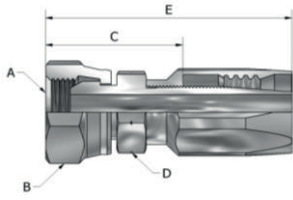

DPR505 SERIES(BSP Female Straight)

USE

PART NUMBER	Products Description									
	Hose In-Dia	Thread PF	Nut Hex		Tail-Growth		Nipple Hex		Overall Length	
			MM	Inch	MM	Inch	MM	Inch	MM	Inch
			A	B	C		D		E	
DPR05-04-04	1/4	1/4-19	19.0	0.75	33.0	1.30	14.3	0.56	52.0	2.05
DPR05-06-06	3/8	3/8-19	22.0	0.87	39.5	1.56	17.5	0.69	62.5	2.46
DPR05-12-12	3/4	3/4-14	36.0	1.42	50.3	1.98	28.6	1.12	90.3	3.56